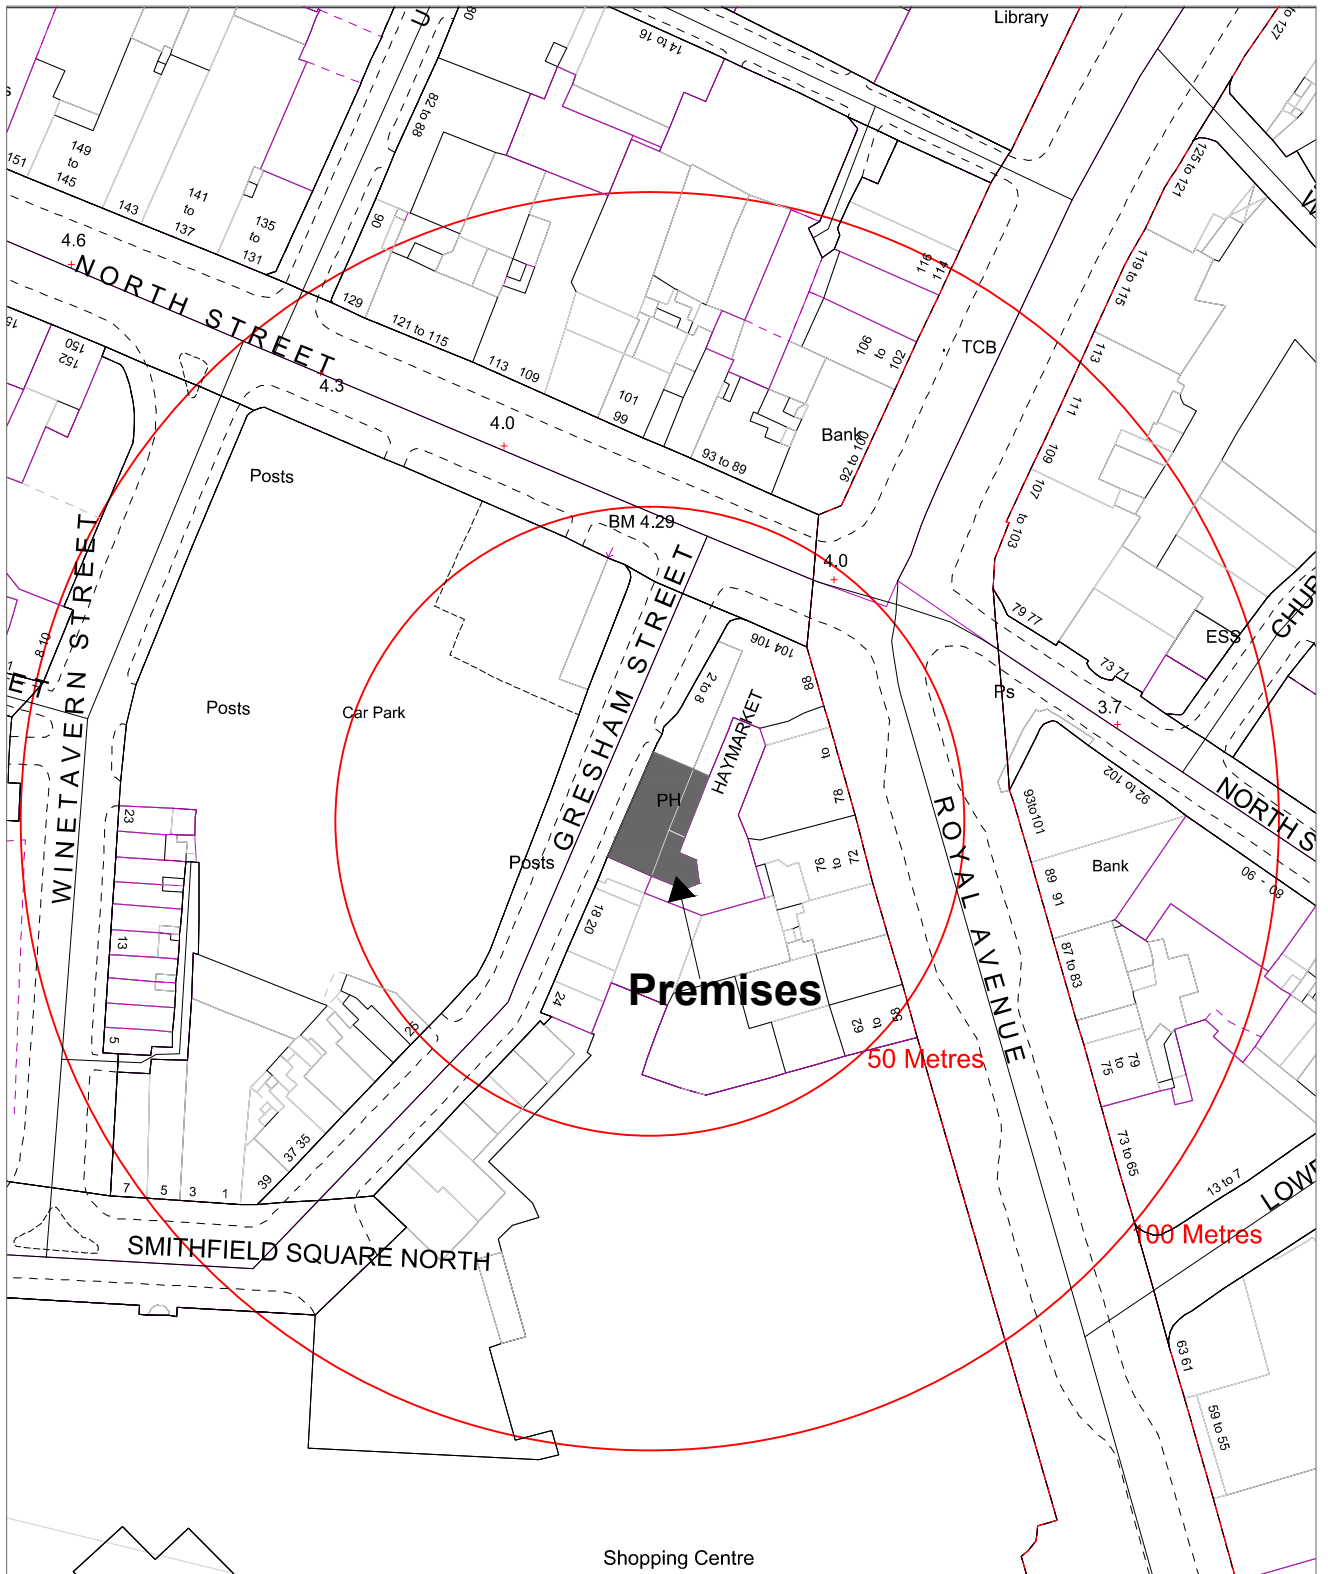

Building Control Service

Appendix 2

DRAWN BY MT
DATE 02/08/2016

The Hudson Bar
10-14 Gresham Street

SCALE 1:1250